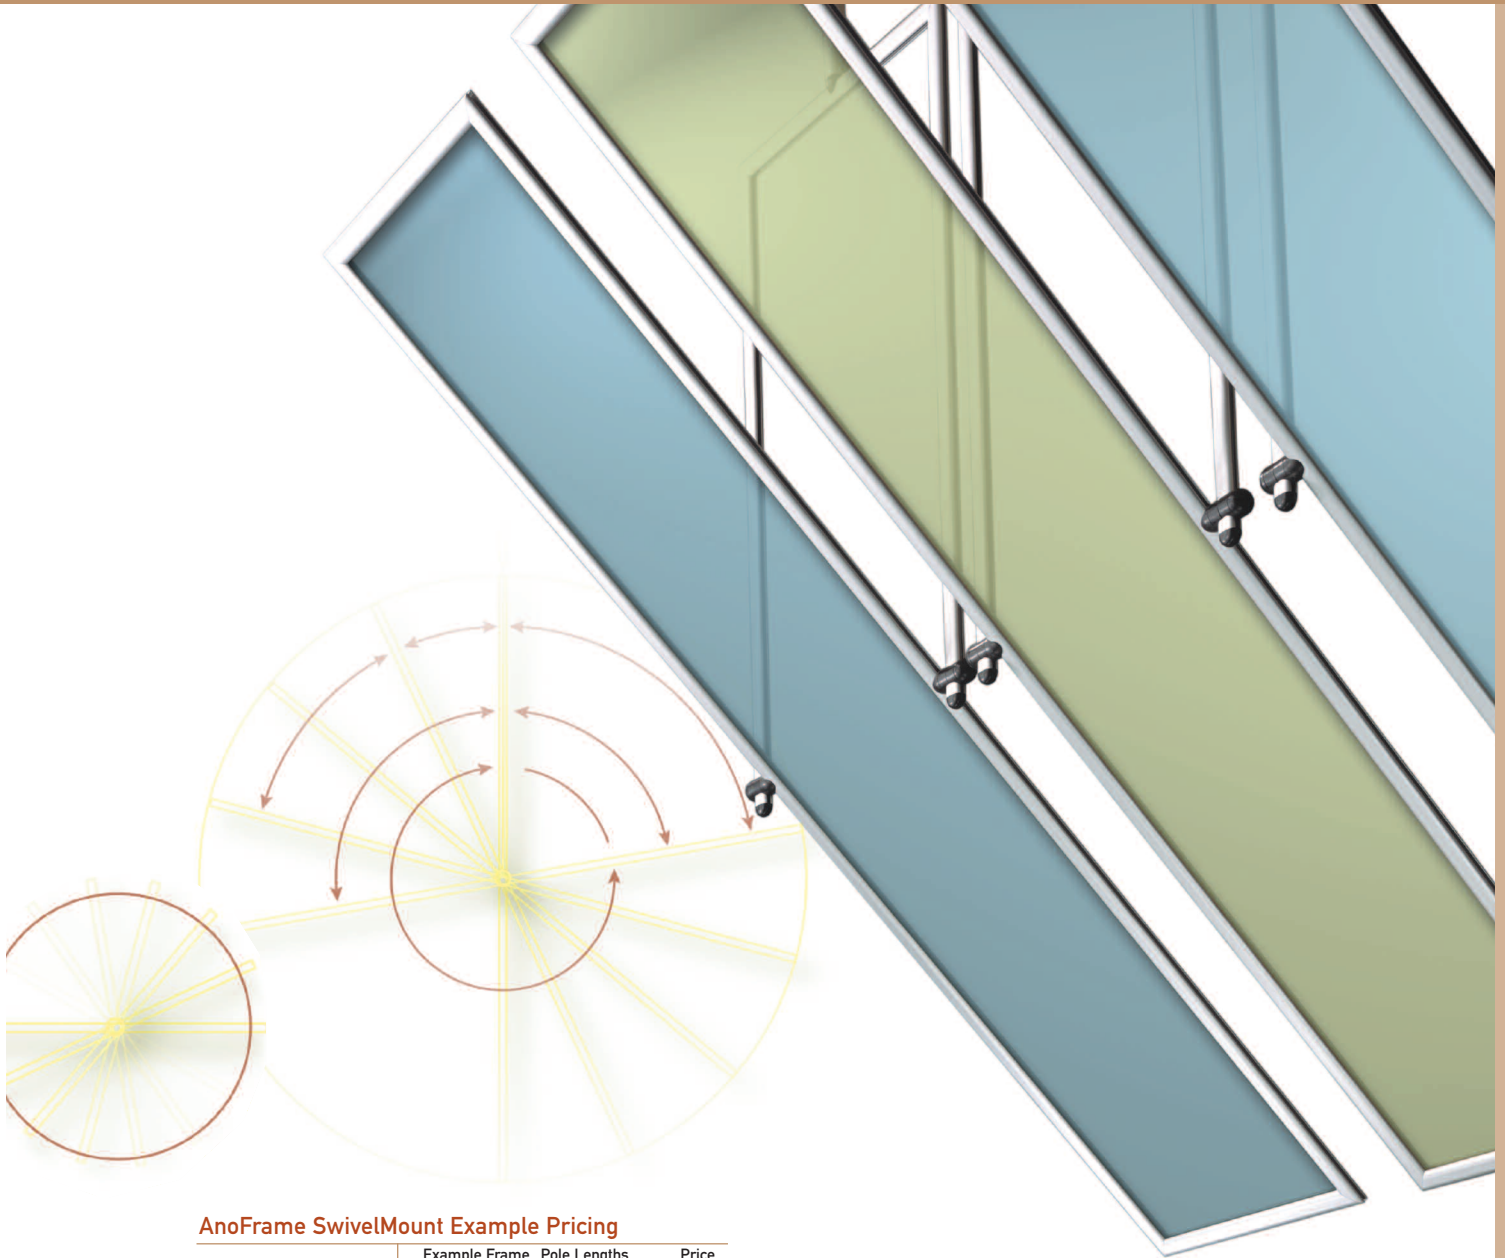

# AnoFrame SwivelMount™

Add a new slant to your promotions.

- Easily swivel the AnoFrame to most any viewing angle.
- Multiple mounting options for display flexibility.
- Graphics slide in and out for quick changing.
- Frame system ships assembled — simply screw on pole and mount.

## Technical Information

Custom colors are available; 10,000 ft. minimum and an up charge may apply. Wood finishes are available and we can match most colors. Minimum quantities apply. For live area calculator see AnoFrame spread. For pole and base options see AnoFrame VersaMount spread. Maximum graphic size will vary with application, call for details. Details shown in black, also available in metalized aluminum. Weighted base and screw base are also available in clear aluminum.