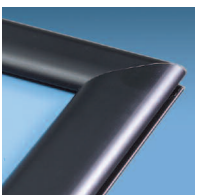

Color Options And Profiles

black anodized aluminum round profile