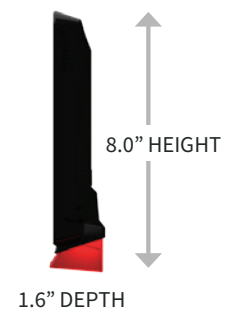

Dimensions

To learn more about the Interactive Kiosk, visit rosedisplays.com or call **800.631.9707**

Aila Technologies, Inc. • aillatech.com • 11 Huron Ave, Suite 202, Natick, MA 01760 • 617.903.8331
Aila, Interactive Kiosk and TrueScan are trademarks of Aila Technologies, Inc. iPad, iPad Pro 9.7-inch and iPad Air 2 are trademarks of Apple Inc. All Rights Reserved. ©2017 Aila Technologies, Inc.
© Copyright 2017 Rose Displays Ltd, a division of Visual Creations • 3500 Narragansett Park Drive, Pawtucket, RI 02861

aila

aillatech.com

rosedisplays
a division of Visual Creations, Inc.

rosedisplays.com
vci-displays.com