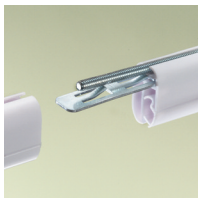

Place hanging points 1/3 to 1/4 of the way in from the ends of the holder to avoid bowing.

97-0304-06
Threaded Rod
(non-permanent)
Galvanized steel

Used to connect multiple SuperSnap holders for longer lengths.

06-2930
AnoConnectors™
(permanent) Galvanized steel.

Used to connect multiple SuperSnap holders for longer lengths.

06-6067S
Wall Mounting Hanger
Galvanized steel

06-6068S
Slatwall Hanger
Galvanized steel