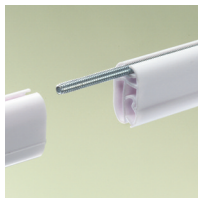

1UP-0101
MultiClip
Black or clear

06-5050
Cable Clip
Black or clear

20-0038
Window Mounts
Clear with black
or clear cap

06-SC150H
Suction Cup
Clear with nickel
plated steel hook

06-5045
QuickClip
Black, silver or clear

Place hanging points 1/3 to 1/4 of the way in from the ends of the holder to avoid bowing.

97-0304-06
Threaded Rod
(non-permanent)
Galvanized steel

Used to connect multiple SuperSnap holders for longer lengths.